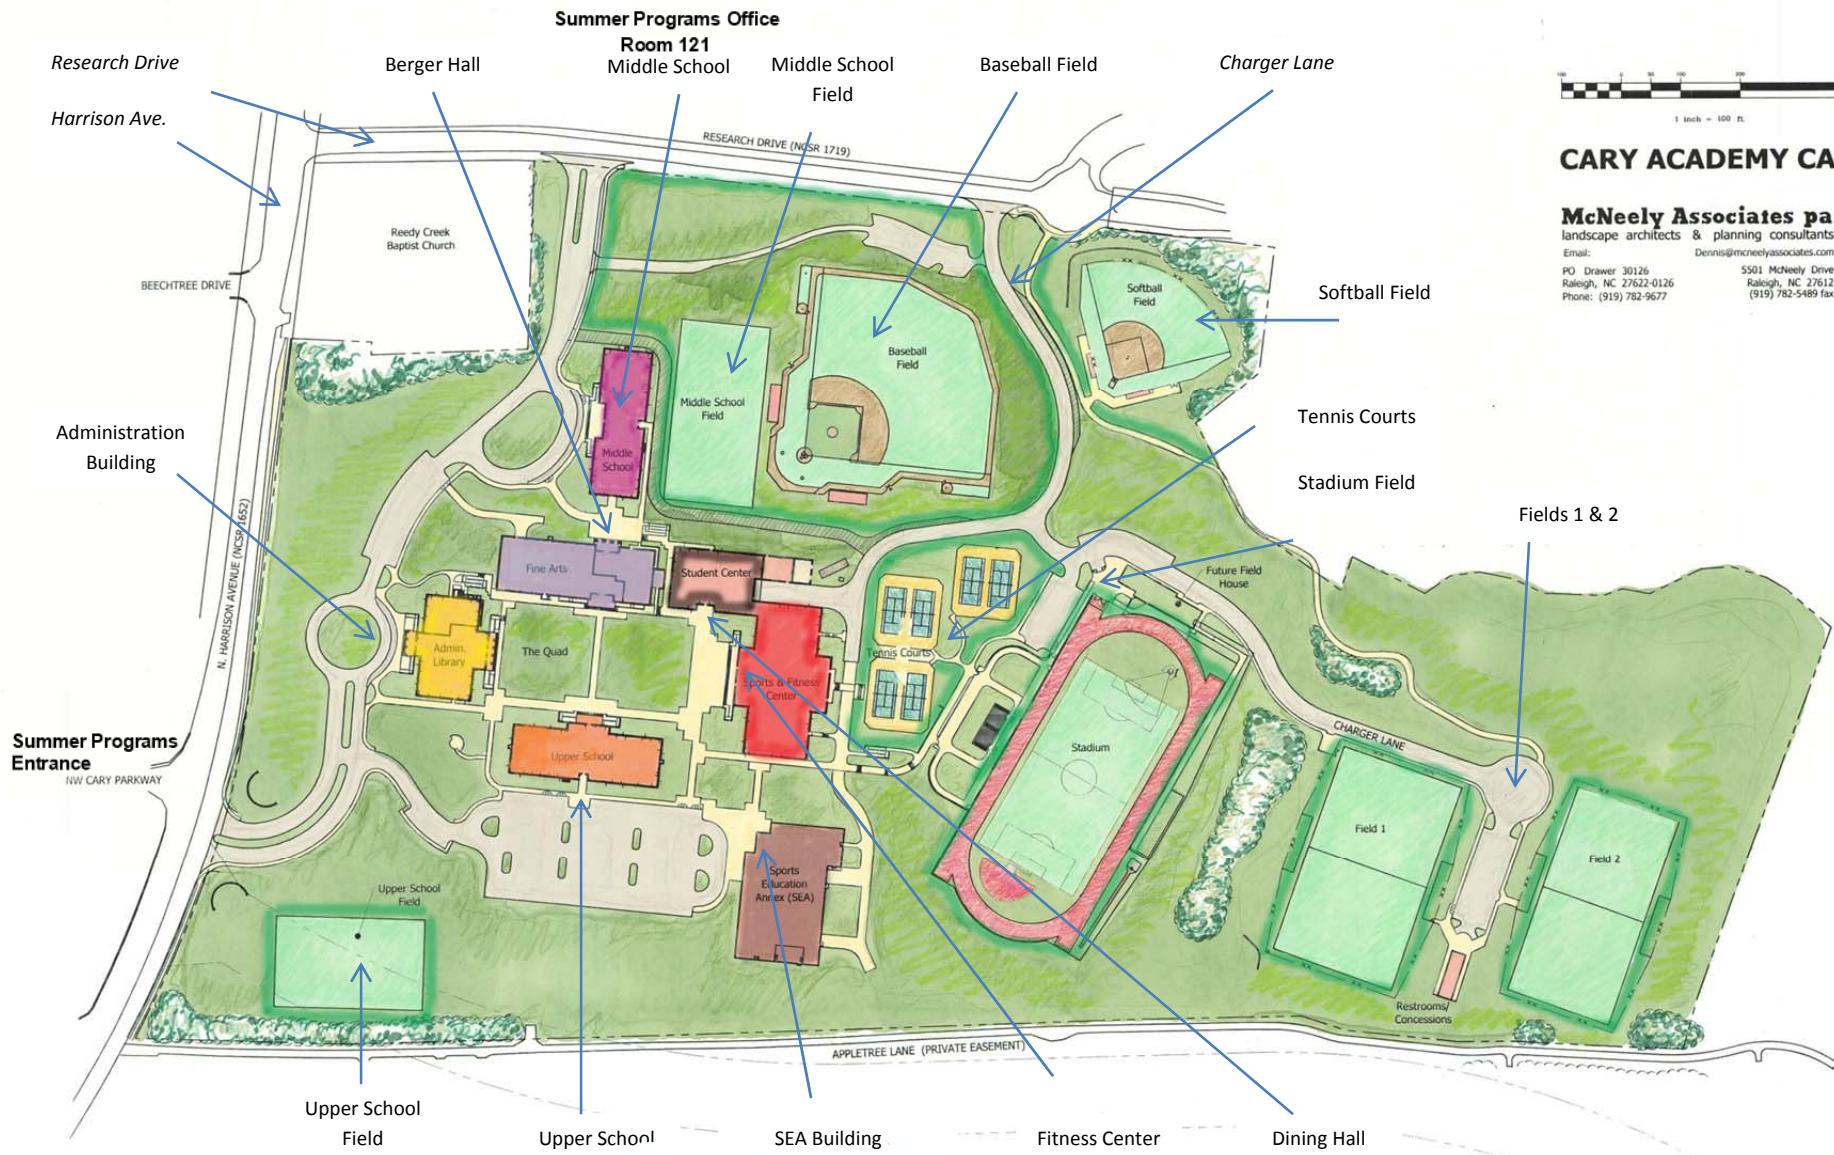

CARY ACADEMY CAMPUS MAP

(arrows point to buildings' main entrances)

CARY ACADEMY CAMPUS MAP

McNeely Associates pa
 landscape architects & planning consultants
 Email: Dennis@mcneelyassociates.com
 PO Drawer 30126 Raleigh, NC 27622-0126
 Phone: (919) 782-9677